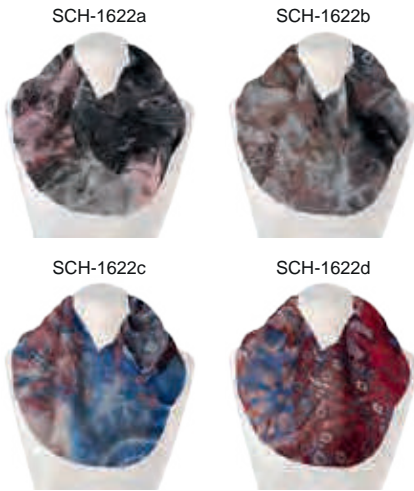

SCH-1624d

ca. 180 x 70 cm, 100% Polyester

SCH-1623a

SCH-1623b

SCH-1623c

SCH-1623d

ca. 180 x 70 cm, 100% Polyester

ca. 180 x 70 cm, 100% Polyester